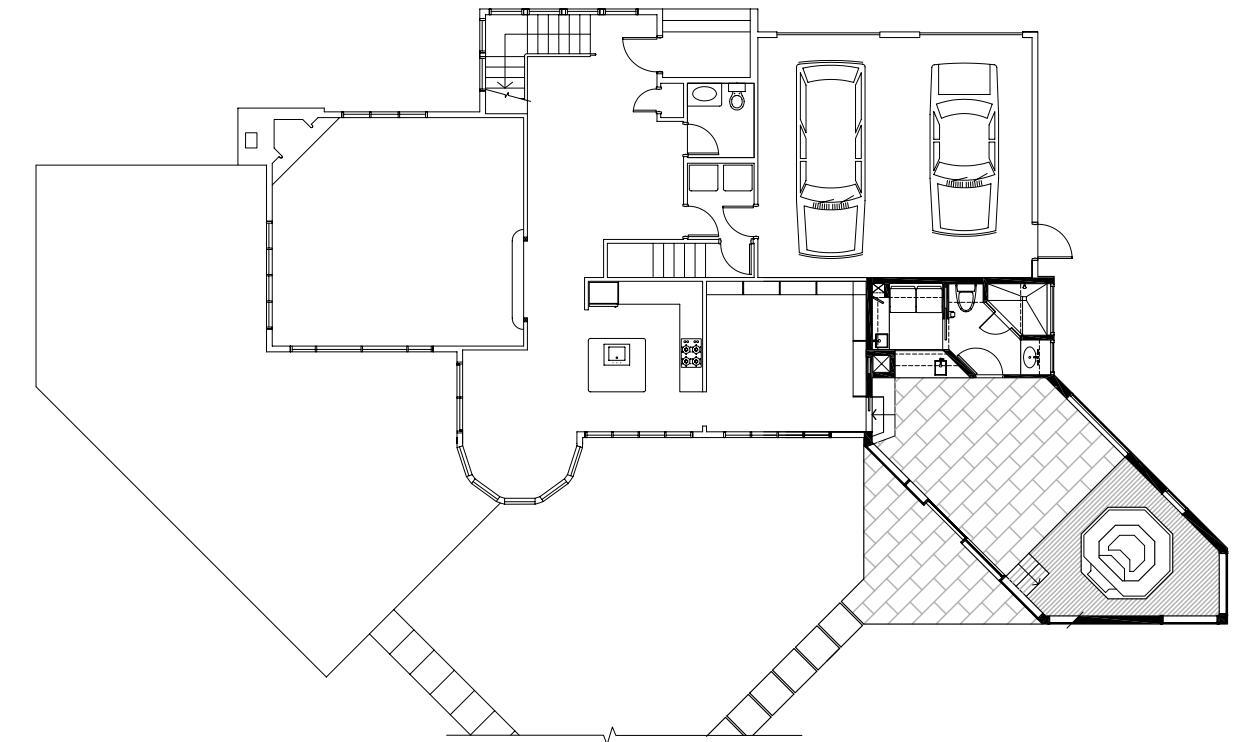

Bold exposed frames and an arresting architectural form define and elevate this indulgent, handsome lounge space. An addendum to a nondescript contemporary home, this addition enhances and differentiates the house to which it is attached.

The new space afforded by this addition required very little modification to the existing house – an opening to connect the addition was the only alteration to the physical structure, but the change to the impression of the property is immense. The new whole is entirely transformed by the added space.

Extensive glazing framed in bold white shapes flood the space with light, with skylights capturing the movement of the sun. In the evening the subtle modern lighting externalizes the effect, making the room glow in the evening darkness. Strong geometric choices guide the eye across the form as it tapers toward the treeline.

The lounge space features a hot tub and an adjacent bathroom and laundry. Decoration is minimal, highlighting the importance of form and structure. Textural variation plays an important role in the definition of the room. Where the muted colour palette once again simply enhances the space, the transition from cool, grey stone to warm, rich timber provides enough material detail to communicate the depth of the structure.

Communicating a distinct masculinity, this design is handsome and strong, relying not on finicky detail but on a strong grasp of space, light and tension to transform an unremarkable piece of out of the box modern architecture into a unique and noteworthy home.

Photography by Chris Kendall Photography

Martin Holub Architects
116 West 72 Street,
New York NY 10023,
United States of America
T: +1 212 787 7644
www.mharchitects.com